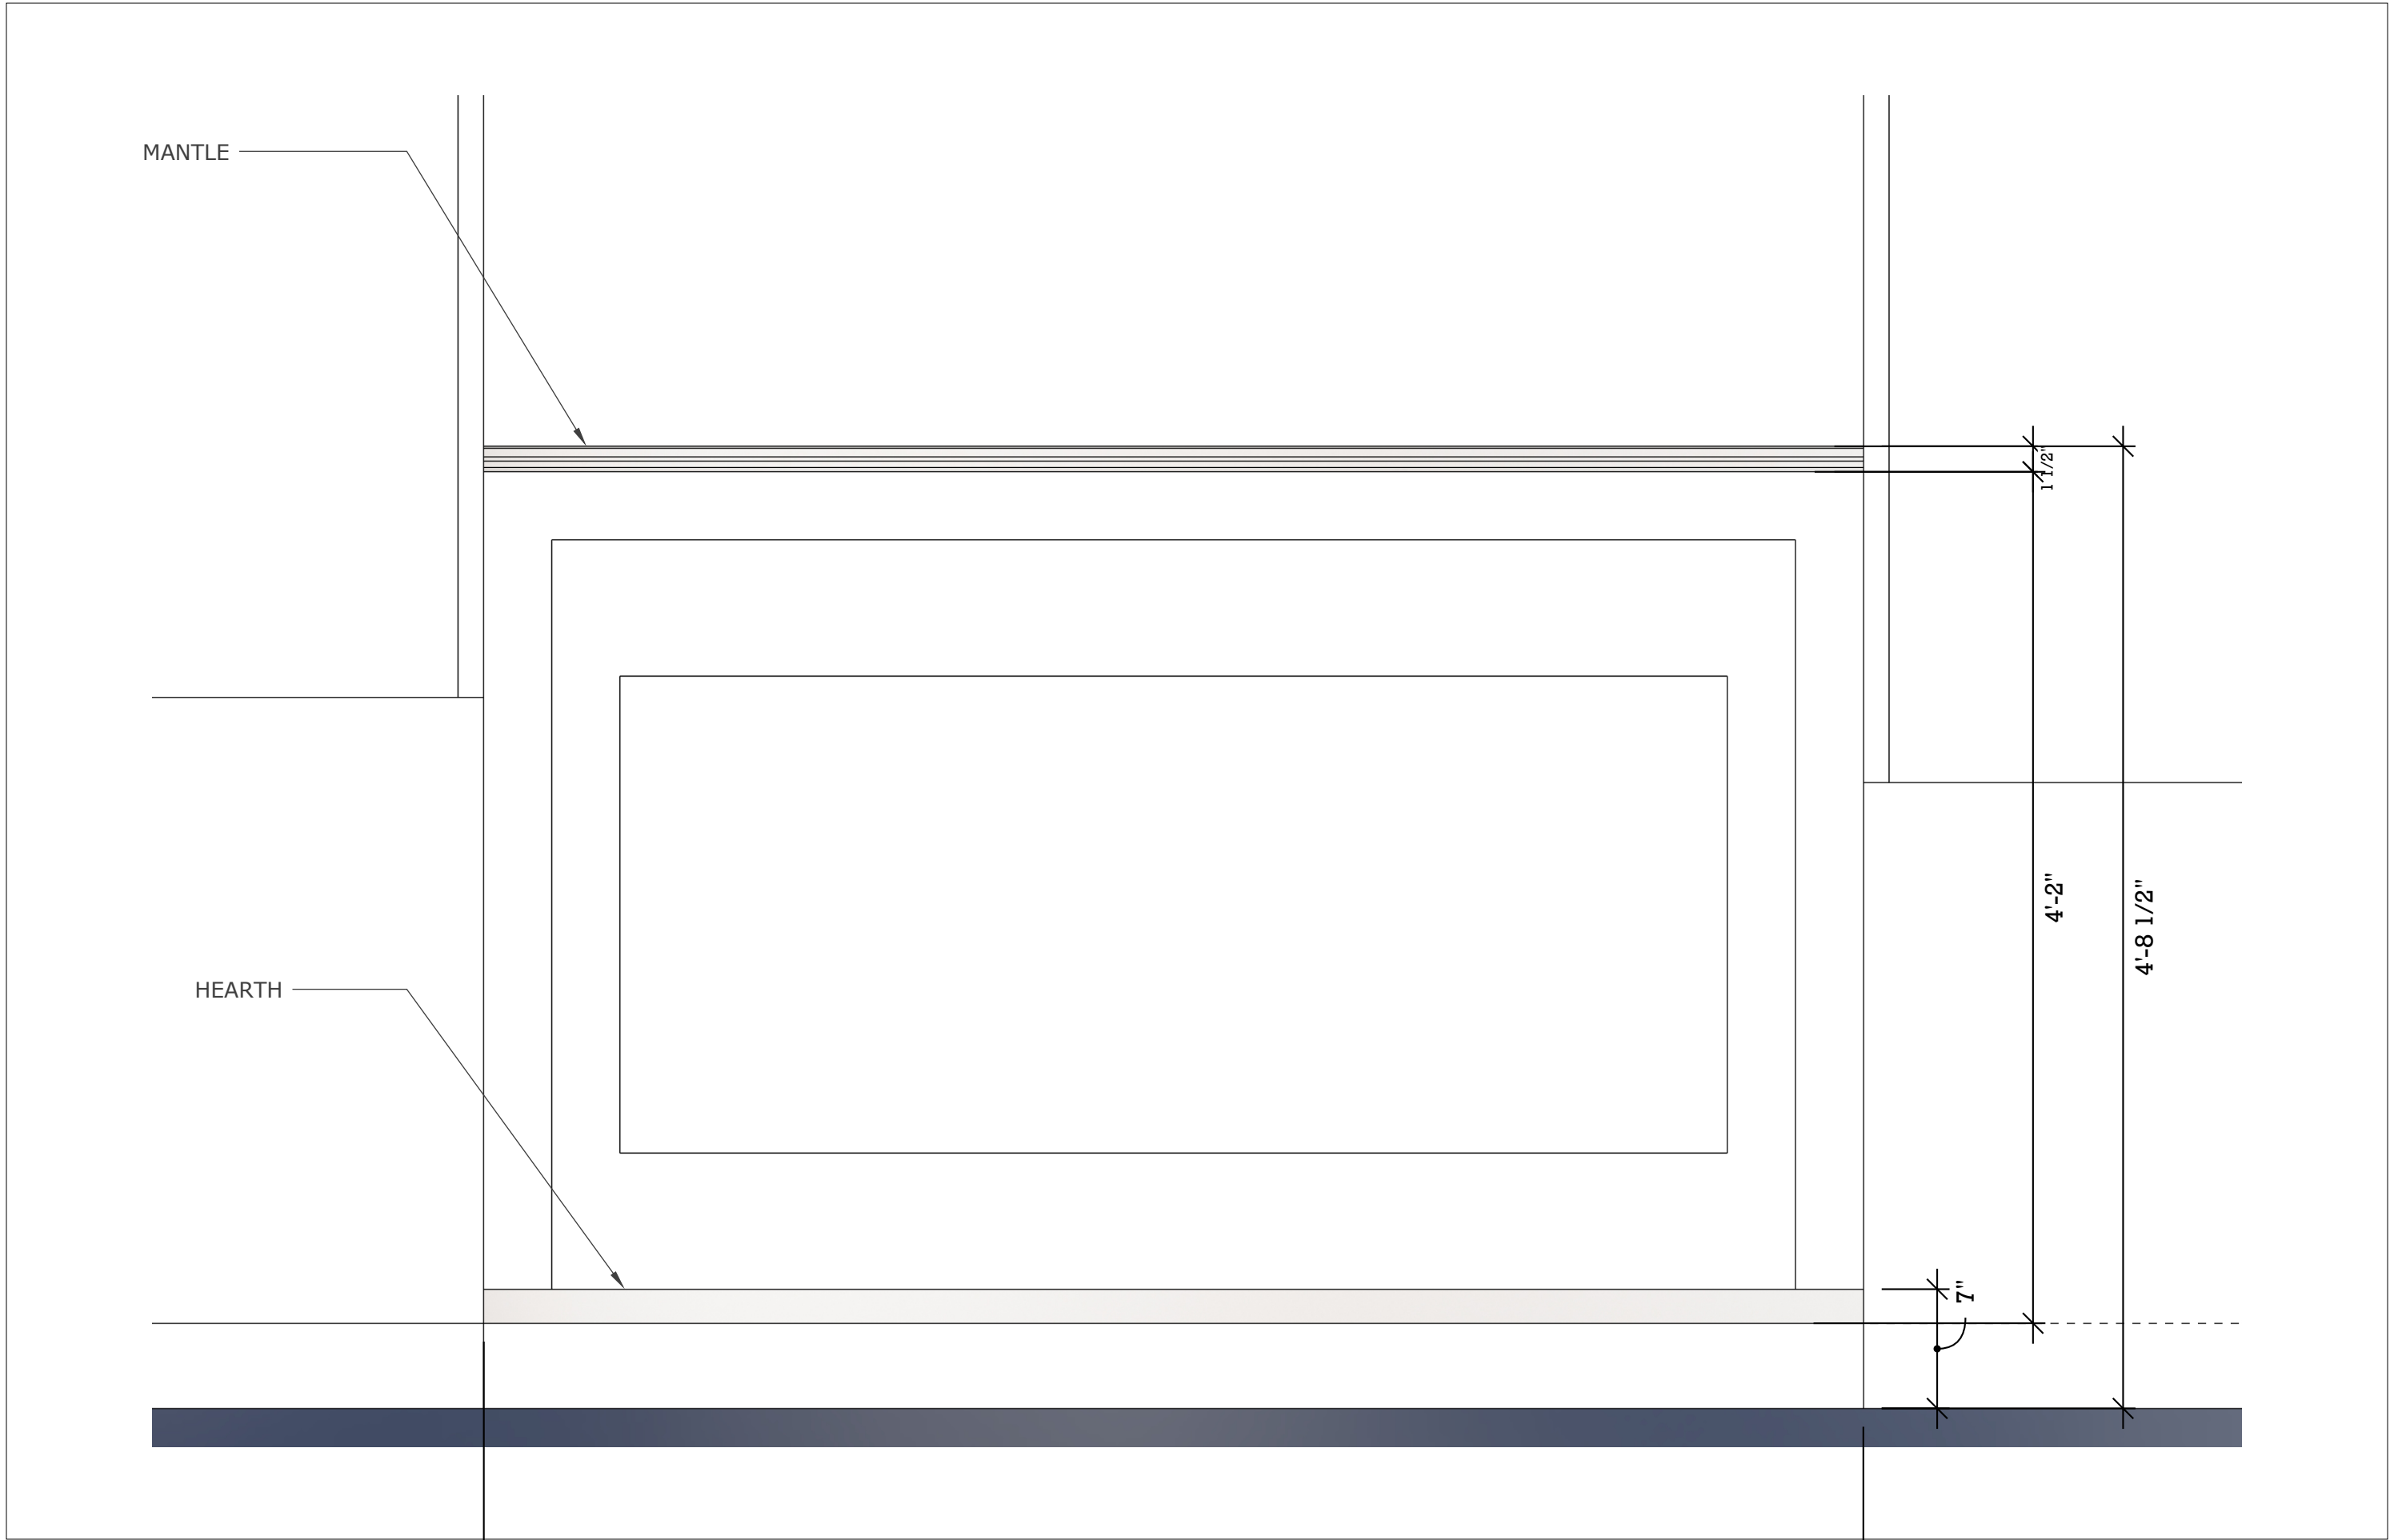

0251_MANTLE_HEARTH

- 1/8" TOP FILLET (ARC)
- 1/2" VERTICAL REVEAL (LINE)
- 1/4" COVE (ARC)
- 3/8" VERTICAL REVEAL (LINE)
- 4'-8 1/2" 1/4" BOTTOM FILLET (ARC)