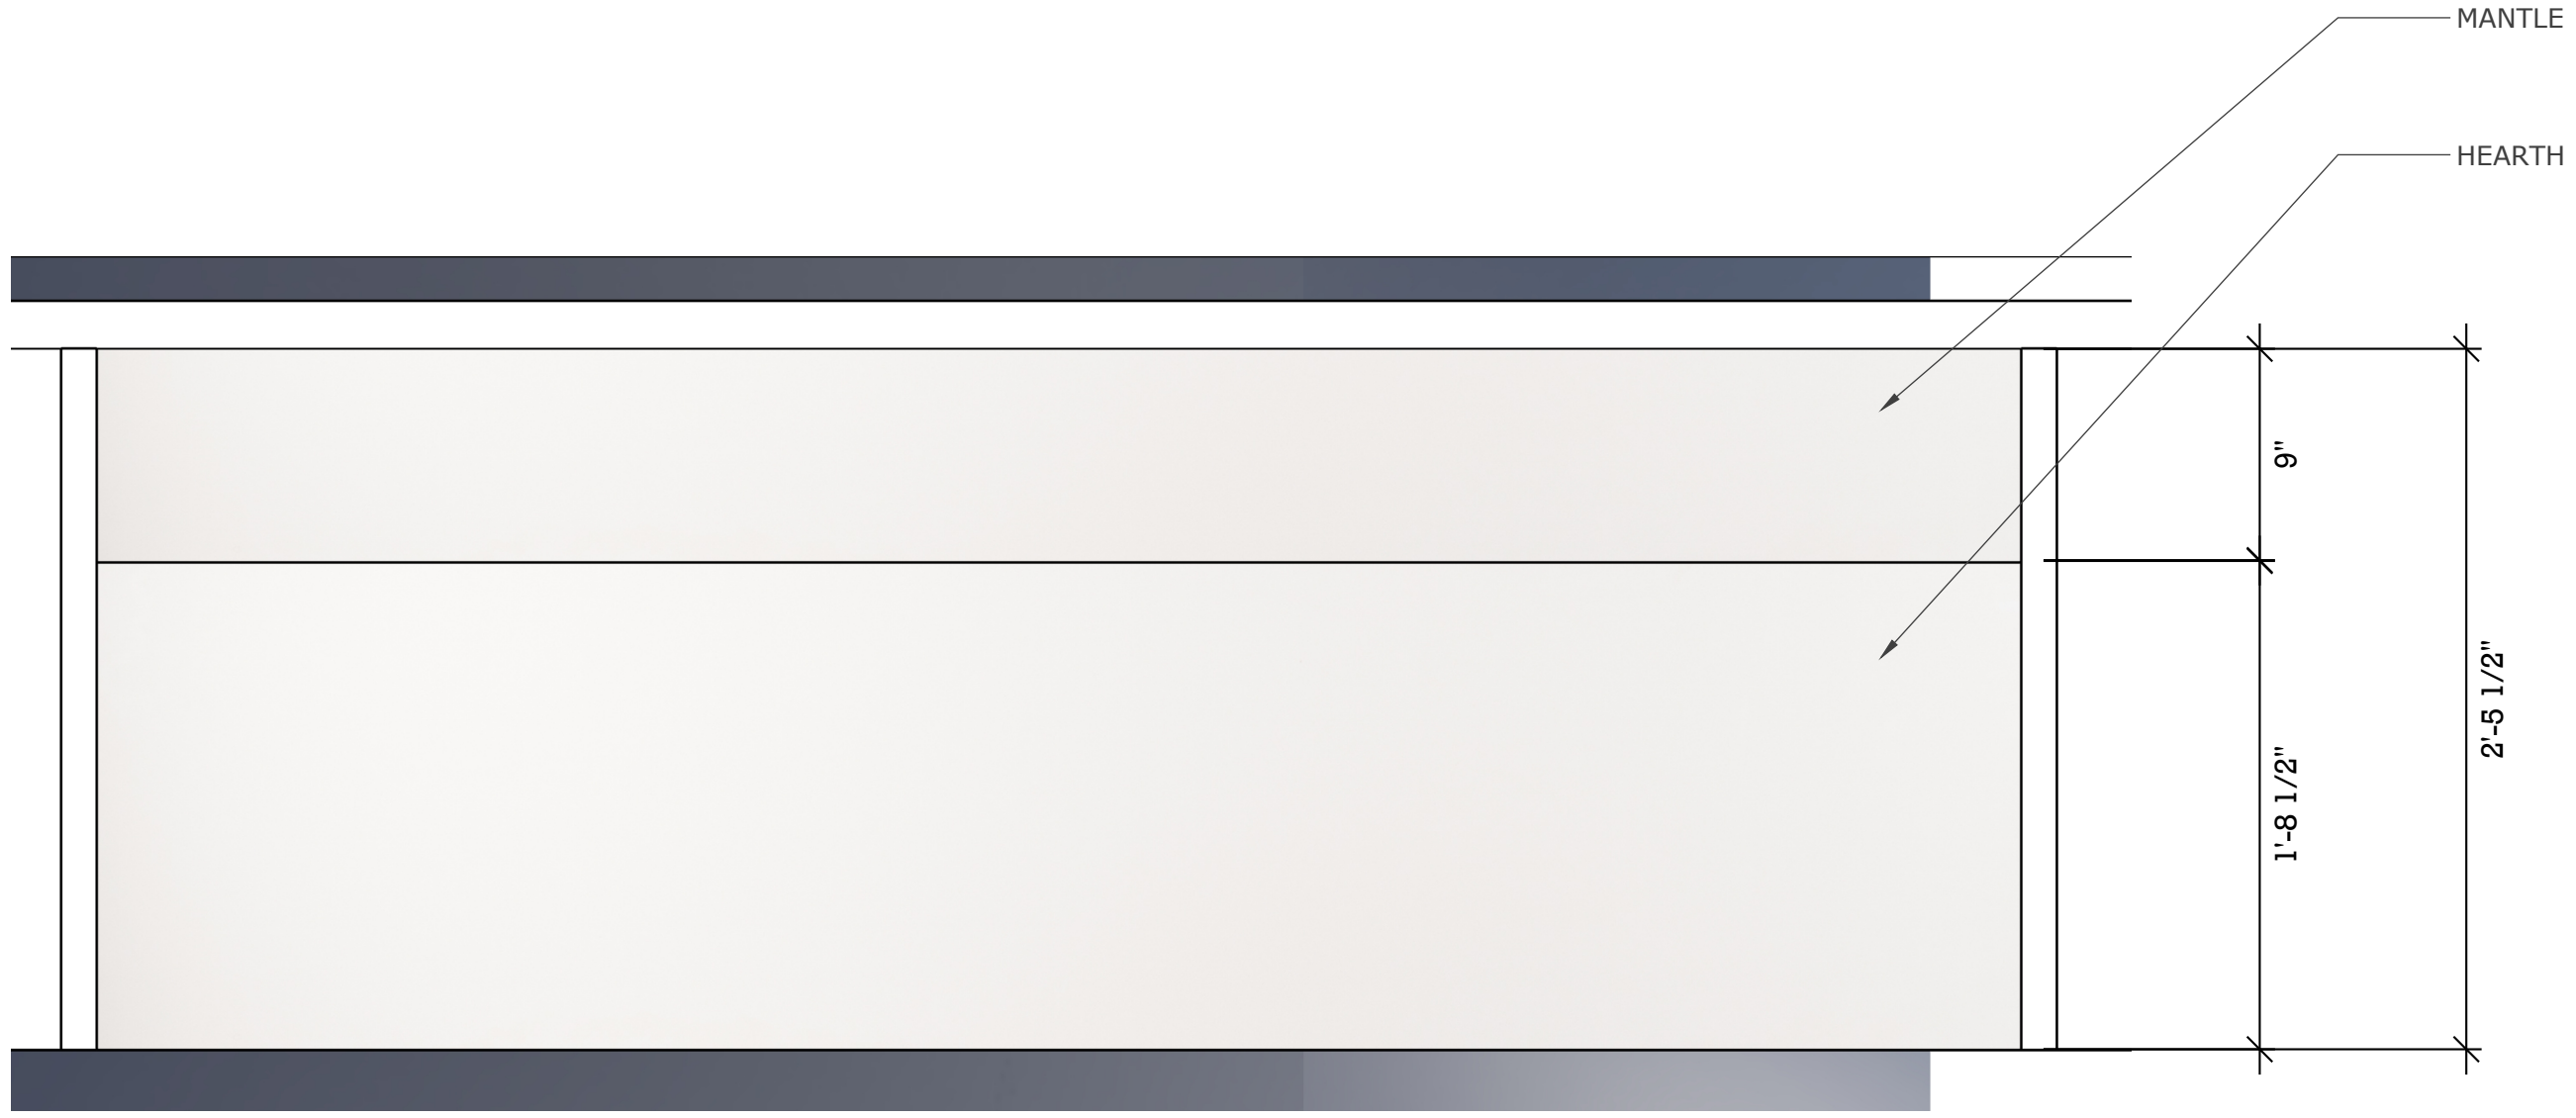

0251_MANTLE_HEARTH

- 1/8" TOP FILLET (ARC)
- 1/2" VERTICAL REVEAL (LINE)
- 1/4" COVE (ARC)
- 3/8" VERTICAL REVEAL (LINE)
- 4'-8 1/2" 1/4" BOTTOM FILLET (ARC)