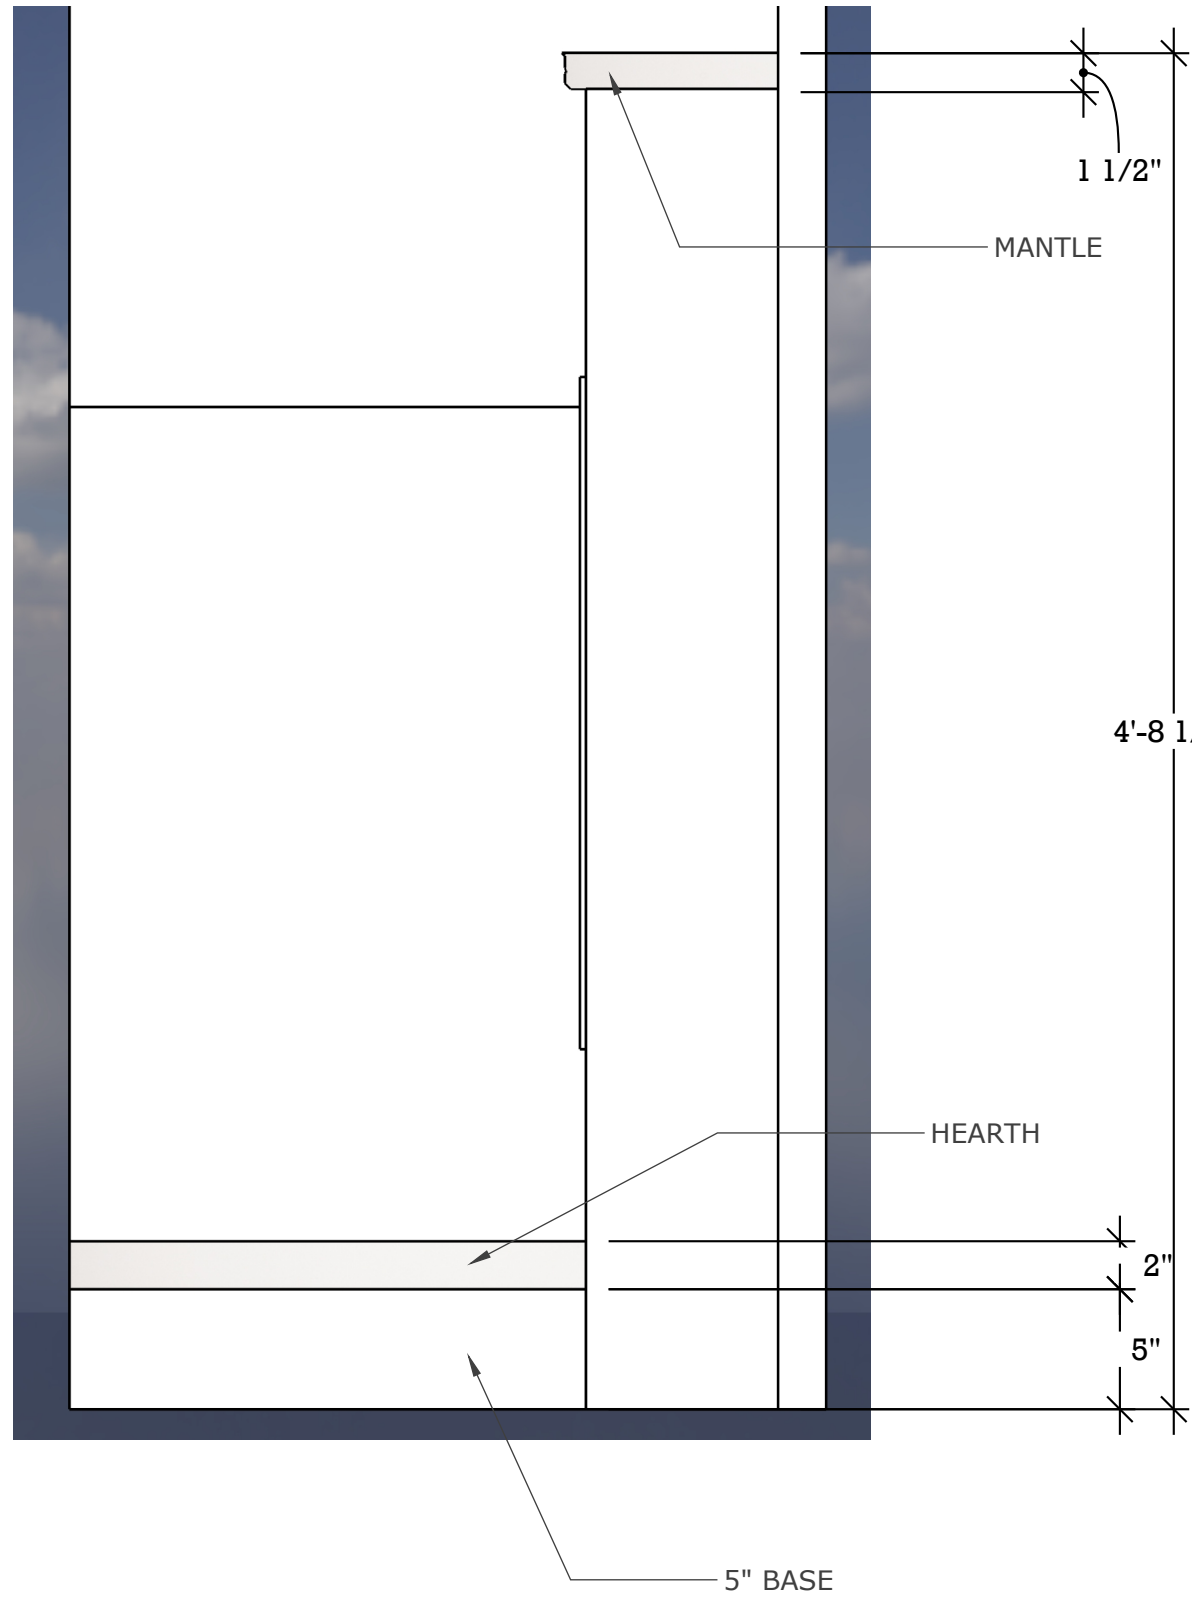

0251_MANTLE_HEARTH

- 1/8" TOP FILLET (ARC)
- 1/2" VERTICAL REVEAL (LINE)
- 1/4" COVE (ARC)
- 3/8" VERTICAL REVEAL (LINE)
- 4'-8 1/2" 1/4" BOTTOM FILLET (ARC)